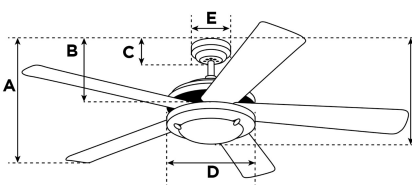

Item Number 7224940

Widespan Ceiling Fan

254 cm Brushed Nickel Finish Aluminum Blades

Specifications

| | |
|--------------------------|--------------------------------|
| Size | 254 cm |
| Blades..... | Aluminium Blades (Aluminum) |
| Blade Pitch..... | 17° |
| Approved Location..... | Indoor |
| Suggested Room Size..... | High Ceiling (Greater than 3 |
| Down Rod..... | 61 CM |
| Installation..... | Down Rod Only |
| Max. Ceiling Angle..... | N/A |
| Lead Wire..... | 76 cm |
| Light Bulb Usage..... | N/A |
| Control | Remote Control Included |
| Motor Finish..... | Brushed Nickel |
| Motor Material | 165 DC Motor |
| Reverse Airflow..... | Yes |
| Noise Level..... | 44 db(A) |
| Capacitor | N/A |
| Weight net/gross..... | 18,8 / 23 kg |
| Box Dimensions..... | 58,5 x 24 x 120 cm |
| EAN Code..... | 4895105612809 |

Warranty

Ceiling fans backed by our extended Warranty have a 10 year motor warranty and a 2-year warranty on all other parts.

| | |
|--|---------|
| A. Top of Canopy to Bottom of Blades | 83,5 cm |
| B. Top of Canopy to Bottom of Switch House | N/A |
| C. Top of Canopy to Bottom of Canopy | 8 cm |
| D. Width of Motor Housing..... | 30 cm |
| E. Width of Canopy..... | 19 cm |
| F. Top of Canopy to Bottom of Glass | 83 cm |