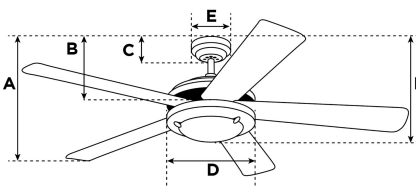

Item Number 7225140

Carla Ceiling Fan

117 cm White Finish White ABS Blades Opal Frosted Glass

Specifications

Size	117 cm
Blades.....	ABS Blades (White)
Blade Pitch.....	24°
Approved Location.....	Indoor
Suggested Room Size.....	For rooms up to 20 m ²
Down Rod.....	N/A
Installation.....	Hugger
Max. Ceiling Angle.....	N/A
Lead Wire.....	30 cm
Light Bulb Usage.....	Includes 17 Watt Integrated LED
Control	Remote Control Included
Motor Finish.....	White
Motor Material	Silicon Steel Motor 153mm x 15mm
Reverse Airflow.....	Yes
Noise Level.....	40 db(A)
Capacitor	Single
Weight net/gross.....	5,8 / 6,7 kg
Box Dimensions.....	27,5 x 23,5 x 63,5 cm
EAN Code.....	4895105612847

Warranty

Ceiling fans backed by our extended Warranty have a 10 year motor warranty and a 2-year warranty on all other parts.

A. Top of Canopy to Bottom of Blades	24,5 cm
B. Top of Canopy to Bottom of Switch House	N/A
C. Top of Canopy to Bottom of Canopy	N/A
D. Width of Motor Housing.....	21 cm
E. Width of Canopy.....	N/A
F. Top of Canopy to Bottom of Glass	28 cm