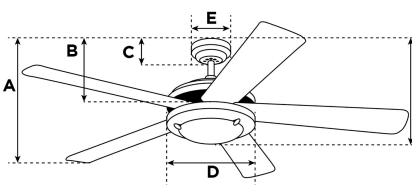

### Specifications

Size .....	137 cm
Blades.....	Plastic Blades (Translucent)
Blade Pitch.....	12°
Approved Location.....	Indoor
Suggested Room Size.....	For rooms up to 36 m²
Down Rod.....	15 cm
Installation.....	Down Rod Only
Max. Ceiling Angle.....	N/A
Lead Wire.....	30 cm
Light Bulb Usage.....	N/A
Control .....	Remote Control Included
Motor Finish.....	Brushed Nickel
Motor Material .....	Silicon Steel Motor 153mm x 18mm
Reverse Airflow.....	Yes
Noise Level.....	56 db(A)
Capacitor .....	Single
Weight net/gross.....	8,5 / 9,4 kg
Box Dimensions.....	25 x 28,6 x 64,1 cm
EAN Code.....	4895105613271

### Warranty

Ceiling fans backed by our extended Warranty have a 10 year motor warranty and a 2-year warranty on all other parts.

A. Top of Canopy to Bottom of Blades .....	31,3 cm
B. Top of Canopy to Bottom of Switch House .....	19,3 cm
C. Top of Canopy to Bottom of Canopy .....	6,1 cm
D. Width of Motor Housing.....	20 cm
E. Width of Canopy.....	13 cm
F. Top of Canopy to Bottom of Glass .....	41,8 cm