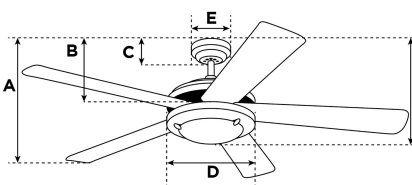

Item Number 7225940

Morris Ceiling Fan

132 cm Iron Finish Rustic Oak Blades Opal Frosted Glass

Specifications

Size	132 cm
Blades.....	Plywood Blades (Rustic Oak)
Blade Pitch.....	12°
Approved Location.....	Indoor
Suggested Room Size.....	For rooms up to 20 m ²
Down Rod.....	15 cm
Installation.....	Down Rod Only
Max. Ceiling Angle.....	N/A
Lead Wire.....	20 cm
Light Bulb Usage.....	Includes 17 Watt Integrated LED
Control	Remote Control Included
Motor Finish.....	Iron
Motor Material	Silicon Steel Motor 172mm x 15mm
Reverse Airflow.....	Yes
Noise Level.....	48 db(A)
Capacitor	Single
Weight net/gross.....	8,9 / 10,1 kg
Box Dimensions.....	19,3 x 44 x 62,5 cm
EAN Code.....	4895105613202

Warranty

Ceiling fans backed by our extended Warranty have a 10 year motor warranty and a 2-year warranty on all other parts.

A. Top of Canopy to Bottom of Blades	27 cm
B. Top of Canopy to Bottom of Switch House	33,7 cm
C. Top of Canopy to Bottom of Canopy	5,2 cm
D. Width of Motor Housing.....	17,4 cm
E. Width of Canopy.....	14,9 cm
F. Top of Canopy to Bottom of Glass	38,6 cm