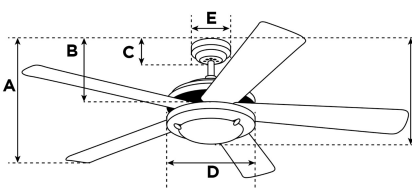

Item Number 7226240

Kelcie Ceiling Fan

132 cm White Finish Reversible Blades (White/Silver)
Crystal Jewel Shade

Specifications

Size	132 cm
Blades.....	Reversible Plywood Blades (White/Silver)
Blade Pitch.....	12°
Approved Location.....	Indoor
Suggested Room Size.....	For rooms up to 20 m²
Down Rod.....	15 cm
Installation.....	Down Rod Only
Max. Ceiling Angle.....	N/A
Lead Wire.....	30 cm
Light Bulb Usage.....	Use (2) E27 Base Lamps, 60 Watt Maximum (not included)
Control	Remote Control Included
Motor Finish.....	White
Motor Material	Silicon Steel Motor 153mm x 18mm
Reverse Airflow.....	Yes
Noise Level.....	55 db(A)
Capacitor	Single
Weight net/gross.....	8,3 / 9,3 kg
Box Dimensions.....	32 x 30,1 x 61,1 cm
EAN Code.....	4895105613257

Warranty

Ceiling fans backed by our extended Warranty have a 10 year motor warranty and a 2-year warranty on all other parts.

A. Top of Canopy to Bottom of Blades	32 cm
B. Top of Canopy to Bottom of Switch House	26,5 cm
C. Top of Canopy to Bottom of Canopy	5,3 cm
D. Width of Motor Housing.....	26 cm
E. Width of Canopy.....	13 cm
F. Top of Canopy to Bottom of Glass	48,5 cm