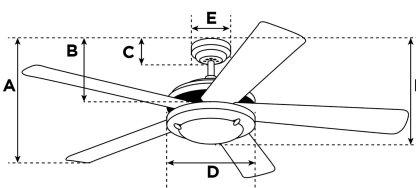

### Specifications

Size .....	142 cm
Blades.....	Plastic Blades (White)
Blade Pitch.....	14°
Approved Location.....	Indoor
Suggested Room Size.....	For rooms up to 36 m <sup>2</sup>
Down Rod.....	10 cm
Installation.....	Down Rod Only
Max. Ceiling Angle.....	N/A
Lead Wire.....	20 cm
Light Bulb Usage.....	Includes 24 Watt Integrated LED
Control .....	Remote Control Included
Motor Finish.....	White
Motor Material .....	Silicon Steel Motor 172mm x 15mm
Reverse Airflow.....	Yes
Noise Level.....	47 db(A)
Capacitor .....	Single
Weight net/gross.....	8,1 / 9,3 kg
Box Dimensions.....	28,3 x 30,5 x 73,5 cm
EAN Code.....	4895105613219

### Warranty

Ceiling fans backed by our extended Warranty have a 10 year motor warranty and a 2-year warranty on all other parts.

A. Top of Canopy to Bottom of Blades .....	25 cm
B. Top of Canopy to Bottom of Switch House .....	31,9 cm
C. Top of Canopy to Bottom of Canopy .....	5,2 cm
D. Width of Motor Housing.....	26,3 cm
E. Width of Canopy.....	14,9 cm
F. Top of Canopy to Bottom of Glass .....	36,8 cm