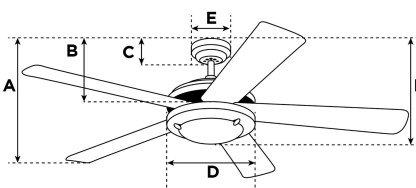

Item Number 7227140

Alta Vista Ceiling Fan

122 cm White Finish Reversible Blades (White/Light Maple) Opal Frosted Glass

Specifications

Size	122 cm
Blades.....	Reversible Plywood Blades (White/Light Maple)
Blade Pitch.....	12°
Approved Location.....	Indoor
Suggested Room Size.....	For rooms up to 36 m²
Down Rod.....	10 cm
Installation.....	Down Rod Only
Max. Ceiling Angle.....	N/A
Lead Wire.....	15 cm
Light Bulb Usage.....	Includes 17 Watt Integrated LED
Control	Remote Control Included
Motor Finish.....	White
Motor Material	Silicon Steel Motor 153mm x 15mm
Reverse Airflow.....	Yes
Noise Level.....	51 db(A)
Capacitor	Dual
Weight net/gross.....	6,6 / 7,3 kg
Box Dimensions.....	22 x 23,2 x 61,5 cm
EAN Code.....	4895105602800

Reversible Light Maple
Finish Blades

Energy Information

Voltage (Hz).....	230V / 50Hz
Airflow Efficiency.....	3 m³/Min/W
Electricity Use (excludes lights)	52 Watt
Airflow.....	161 m³/Min
Max rpm	195
Electricity consumption/year..	16.9 kWh

Warranty

Ceiling fans backed by our extended Warranty have a 10 year motor warranty and a 2-year warranty on all other parts.

A. Top of Canopy to Bottom of Blades	28 cm
B. Top of Canopy to Bottom of Switch House	N/A
C. Top of Canopy to Bottom of Canopy	6,2 cm
D. Width of Motor Housing.....	20 cm
E. Width of Canopy.....	13 cm
F. Top of Canopy to Bottom of Glass	35 cm