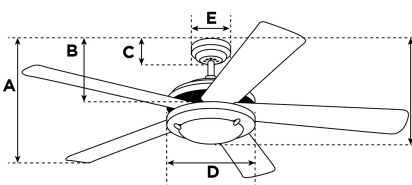

Item Number 7227240

Vegas Ceiling Fan

105 cm Brushed Aluminum Finish Reversible Blades (Light Maple/Silver) Opal Frosted Glass

Specifications

Size	105 cm
Blades.....	Reversible MDF Blades (Light Maple/Silver)
Blade Pitch.....	10°
Approved Location.....	Indoor
Suggested Room Size.....	For rooms up to 20 m²
Down Rod.....	10 cm
Installation.....	Dual Mount System
Max. Ceiling Angle.....	18°
Lead Wire.....	15 cm
Light Bulb Usage.....	Use (1) E27 Base Lamp, 60 Watt Maximum (not included)
Control	Remote/Wall Control Adaptable
Motor Finish.....	Brushed Aluminum
Motor Material	Silicon Steel Motor 153mm x 9mm
Reverse Airflow.....	Yes
Noise Level.....	48 db(A)
Capacitor	Dual
Weight net/gross.....	4,4 / 5,8 kg
Box Dimensions.....	22,5 x 20,5 x 43 cm
EAN Code.....	4895105602824

Warranty

Ceiling fans backed by our extended Warranty have a 10 year motor warranty and a 2-year warranty on all other parts.

A. Top of Canopy to Bottom of Blades	28,5 cm
B. Top of Canopy to Bottom of Switch House	32,5 cm
C. Top of Canopy to Bottom of Canopy	6,2 cm
D. Width of Motor Housing.....	17 cm
E. Width of Canopy.....	13 cm
F. Top of Canopy to Bottom of Glass	44,2 cm