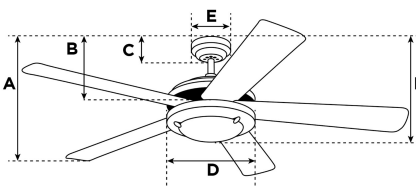

Item Number 7229040

Jet Plus Ceiling Fan

105 cm Brushed Nickel Finish Reversible Blades
(Wengue/Silver) Spot Lights

Specifications

Size	105 cm
Blades.....	Reversible MDF Blades (Wengue/Silver)
Blade Pitch.....	14°
Approved Location.....	Indoor
Suggested Room Size.....	For rooms up to 20 m²
Down Rod.....	10 cm
Installation.....	Down Rod Only
Max. Ceiling Angle.....	N/A
Lead Wire.....	15 cm
Light Bulb Usage.....	Use (3) E14 Base Lamps, 40 Watt Maximum (not included)
Control	Remote Control Included
Motor Finish.....	Brushed Nickel
Motor Material	Silicon Steel Motor 153mm x 12mm
Reverse Airflow.....	Yes
Noise Level.....	51 db(A)
Capacitor	Dual
Weight net/gross.....	5,2 / 5,9 kg
Box Dimensions.....	22,7 x 21 x 48 cm
EAN Code.....	4895105608031

Warranty

Ceiling fans backed by our extended Warranty have a 10 year motor warranty and a 2-year warranty on all other parts.

A. Top of Canopy to Bottom of Blades	22,5 cm
B. Top of Canopy to Bottom of Switch House	29 cm
C. Top of Canopy to Bottom of Canopy	6 cm
D. Width of Motor Housing.....	17 cm
E. Width of Canopy.....	13 cm
F. Top of Canopy to Bottom of Glass	37 cm