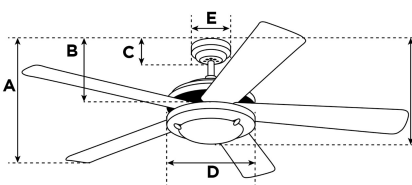

### Specifications

Size .....	132 cm
Blades.....	Reversible Plywood Blades (Black/Cherry)
Blade Pitch.....	12°
Approved Location.....	Indoor
Suggested Room Size.....	For rooms up to 20 m²
Down Rod.....	10 cm
Installation.....	Down Rod Only
Max. Ceiling Angle.....	N/A
Lead Wire.....	15 cm
Light Bulb Usage.....	Use (2) E14 Base Lamps, 40 Watt Maximum (not included)
Control .....	Remote Control Included
Motor Finish.....	Matte Black with Gold Accents
Motor Material .....	155mm x 16mm DC Motor
Reverse Airflow.....	Yes
Noise Level.....	41 db(A)
Capacitor .....	Single
Weight net/gross.....	5,8 / 6,8 kg
Box Dimensions.....	24 x 24,6 x 63,1 cm
EAN Code.....	4895105613332

### Warranty

Ceiling fans backed by our extended Warranty have a 10 year motor warranty and a 2-year warranty on all other parts.

A. Top of Canopy to Bottom of Blades .....	29 cm
B. Top of Canopy to Bottom of Switch House .....	36,6 cm
C. Top of Canopy to Bottom of Canopy .....	5,4 cm
D. Width of Motor Housing.....	19,5 cm
E. Width of Canopy.....	15 cm
F. Top of Canopy to Bottom of Glass .....	36,6 cm