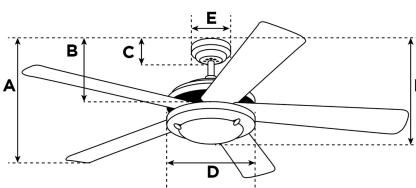

Item Number 7304040

Simone Ceiling Fan

122 cm White Finish with Brushed Nickel Accents White
Blades Opal Frosted Glass

Specifications

Size	122 cm
Blades.....	Plywood Blades (White)
Blade Pitch.....	11°
Approved Location.....	Indoor
Suggested Room Size.....	For rooms up to 20 m ²
Down Rod.....	10 cm
Installation.....	Down Rod Only
Max. Ceiling Angle.....	18°
Lead Wire.....	15 cm
Light Bulb Usage.....	Includes 16 Watt Integrated LED
Control	Remote/Wall Control Adaptable
Motor Finish.....	White with Brushed Nickel Accents
Motor Material	Silicon Steel Motor 144mm x 10mm
Reverse Airflow.....	Yes
Noise Level.....	60 db(A)
Capacitor	Triple
Weight net/gross.....	6,7 / 7,9 kg
Box Dimensions.....	31 x 28,8 x 63,1 cm
EAN Code.....	4895105613349

Warranty

Ceiling fans backed by our extended Warranty have a 10 year motor warranty and a 2-year warranty on all other parts.

A. Top of Canopy to Bottom of Blades	33 cm
B. Top of Canopy to Bottom of Switch House	40,5 cm
C. Top of Canopy to Bottom of Canopy	5,7 cm
D. Width of Motor Housing.....	24 cm
E. Width of Canopy.....	13 cm
F. Top of Canopy to Bottom of Glass	44,5 cm