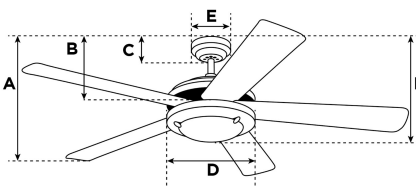

### Specifications

Size .....	122 cm
Blades.....	Plywood Blades (Black)
Blade Pitch.....	11°
Approved Location.....	Indoor
Suggested Room Size.....	For rooms up to 20 m <sup>2</sup>
Down Rod.....	10 cm
Installation.....	Down Rod Only
Max. Ceiling Angle.....	18°
Lead Wire.....	15 cm
Light Bulb Usage.....	Includes 16 Watt Integrated LED
Control .....	Remote/Wall Control Adaptable
Motor Finish.....	Matte Black with Gold Accents
Motor Material .....	Silicon Steel Motor 144mm x 10mm
Reverse Airflow.....	Yes
Noise Level.....	60 db(A)
Capacitor .....	Triple
Weight net/gross.....	6,7 / 7,9 kg
Box Dimensions.....	31 x 28,8 x 63,1 cm
EAN Code.....	4895105613356

### Warranty

Ceiling fans backed by our extended Warranty have a 10 year motor warranty and a 2-year warranty on all other parts.

A. Top of Canopy to Bottom of Blades .....	33 cm
B. Top of Canopy to Bottom of Switch House .....	40,5 cm
C. Top of Canopy to Bottom of Canopy .....	5,7 cm
D. Width of Motor Housing.....	24 cm
E. Width of Canopy.....	13 cm
F. Top of Canopy to Bottom of Glass .....	44,5 cm