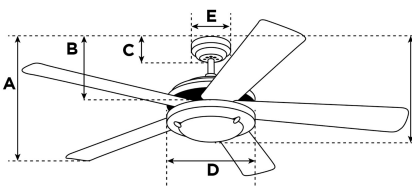

### Specifications

Size .....	105 cm
Blades.....	Reversible MDF Blades (White/White Washed Pine)
Blade Pitch.....	12°
Approved Location.....	Indoor
Suggested Room Size.....	For rooms up to 10 m <sup>2</sup>
Down Rod.....	10 cm
Installation.....	Down Rod Only
Max. Ceiling Angle.....	18°
Lead Wire.....	20 cm
Light Bulb Usage.....	Use (1) E27 Base Lamp, 60 Watt Maximum (not included)
Control .....	Remote/Wall Control Adaptable
Motor Finish.....	White
Motor Material .....	Silicon Steel Motor 153mm x 12mm
Reverse Airflow.....	Yes
Noise Level.....	48 db(A)
Capacitor .....	Triple
Weight net/gross.....	4,9 / 5,7 kg
Box Dimensions.....	24 x 26,5 x 49 cm
EAN Code.....	4895105613363

### Warranty

Ceiling fans backed by our extended Warranty have a 10 year motor warranty and a 2-year warranty on all other parts.

A. Top of Canopy to Bottom of Blades .....	24 cm
B. Top of Canopy to Bottom of Switch House .....	31 cm
C. Top of Canopy to Bottom of Canopy .....	6,5 cm
D. Width of Motor Housing.....	17,5 cm
E. Width of Canopy.....	13 cm
F. Top of Canopy to Bottom of Glass .....	36,5 cm