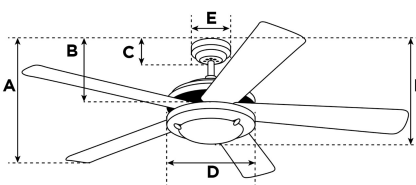

Item Number 7304340

Tori Ceiling Fan

105 cm White Finish Retractable Clear Acrylic Blades Opal Frosted Glass

Specifications

Size	105 cm
Blades.....	Plastic Blades (Translucent)
Blade Pitch.....	12°
Approved Location.....	Indoor
Suggested Room Size.....	For rooms up to 10 m ²
Down Rod.....	10 cm
Installation.....	Down Rod Only
Max. Ceiling Angle.....	N/A
Lead Wire.....	20 cm
Light Bulb Usage.....	Includes 36 Watt Integrated LED
Control	Remote Control Included
Motor Finish.....	White
Motor Material	Cold Rolled Steel Motor 153mm x 12mm
Reverse Airflow.....	No
Noise Level.....	42 db(A)
Capacitor	Single
Weight net/gross.....	8,5 / 11 kg
Box Dimensions.....	37 x 55,3 x 55,3 cm
EAN Code.....	4895105613318

Warranty

Ceiling fans backed by our extended Warranty have a 10 year motor warranty and a 2-year warranty on all other parts.

A. Top of Canopy to Bottom of Blades	32 cm
B. Top of Canopy to Bottom of Switch House	45 cm
C. Top of Canopy to Bottom of Canopy	5,8 cm
D. Width of Motor Housing.....	25 cm
E. Width of Canopy.....	15 cm
F. Top of Canopy to Bottom of Glass	50,5 cm