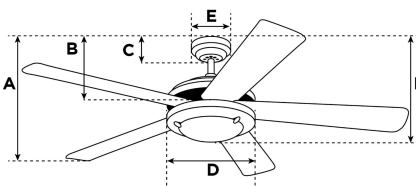

Item Number 7306040

Alta Vista Ceiling Fan

105 cm Satin Chrome Finish Reversible Blades
(Silver/Wengue) Opal Frosted Glass

Specifications

Size	105 cm
Blades.....	Reversible Plywood Blades (Silver/Wengue)
Blade Pitch.....	12°
Approved Location.....	Indoor
Suggested Room Size.....	For rooms up to 10 m ²
Down Rod.....	10 cm
Installation.....	Down Rod Only
Max. Ceiling Angle.....	N/A
Lead Wire.....	15 cm
Light Bulb Usage.....	Includes 17 Watt Integrated LED
Control	Remote Control Included
Motor Finish.....	Satin Chrome
Motor Material	Silicon Steel Motor 153mm x 15mm
Reverse Airflow.....	Yes
Noise Level.....	N/A
Capacitor	Dual
Weight net/gross.....	5,6 / 6,3 kg
Box Dimensions.....	22 x 23,2 x 61,5 cm
EAN Code.....	4895105613493

Warranty

Ceiling fans backed by our extended Warranty have a 10 year motor warranty and a 2-year warranty on all other parts.

A. Top of Canopy to Bottom of Blades	28 cm
B. Top of Canopy to Bottom of Switch House	22 cm
C. Top of Canopy to Bottom of Canopy	6,3 cm
D. Width of Motor Housing.....	20 cm
E. Width of Canopy.....	13 cm
F. Top of Canopy to Bottom of Glass	36 cm