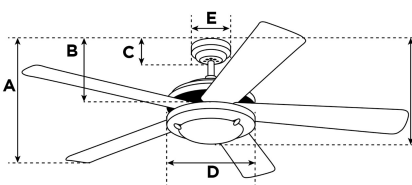

Item Number 7826440

Nevada Ceiling Fan

105 cm Iron Finish Reversible Blades (Walnut/Cherry)

Specifications

Size	105 cm
Blades.....	Reversible MDF Blades (Walnut/Cherry)
Blade Pitch.....	12°
Approved Location.....	Indoor
Suggested Room Size.....	For rooms up to 20 m ²
Down Rod.....	10 cm
Installation.....	Dual Mount System
Max. Ceiling Angle.....	18°
Lead Wire.....	15 cm
Light Bulb Usage.....	N/A
Control	Remote/Wall Control Adaptable
Motor Finish.....	Iron
Motor Material	Silicon Steel Motor 153mm x 12mm
Reverse Airflow.....	Yes
Noise Level.....	50 db(A)
Capacitor	Dual
Weight net/gross.....	5,1 / 5,9 kg
Box Dimensions.....	27,5 x 26 x 47,5 cm
EAN Code.....	4895105608734

Warranty

Ceiling fans backed by our extended Warranty have a 10 year motor warranty and a 2-year warranty on all other parts.

A. Top of Canopy to Bottom of Blades	30 cm
B. Top of Canopy to Bottom of Switch House	34,5 cm
C. Top of Canopy to Bottom of Canopy	6,2 cm
D. Width of Motor Housing.....	24 cm
E. Width of Canopy.....	13 cm
F. Top of Canopy to Bottom of Glass	N/A