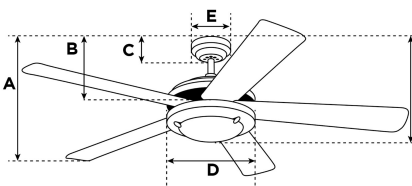

#### Specifications

Size .....	105 cm
Blades.....	Reversible MDF Blades (Oak/Mahogany)
Blade Pitch.....	12°
Approved Location.....	Indoor
Suggested Room Size.....	For rooms up to 20 m <sup>2</sup>
Down Rod.....	10 cm
Installation.....	Dual Mount System
Max. Ceiling Angle.....	18°
Lead Wire.....	15 cm
Light Bulb Usage.....	Use (3) E14 Base Lamps, 60 Watt Maximum (not included)
Control .....	Remote/Wall Control Adaptable
Motor Finish.....	Antique Brass
Motor Material .....	Silicon Steel Motor 153mm x 10mm
Reverse Airflow.....	Yes
Noise Level.....	48 db(A)
Capacitor .....	Single
Weight net/gross.....	5,5 / 5,9 kg
Box Dimensions.....	21,5 x 23,5 x 43,5 cm
EAN Code.....	4895105608741

#### Warranty

Ceiling fans backed by our extended Warranty have a 10 year motor warranty and a 2-year warranty on all other parts.

A. Top of Canopy to Bottom of Blades .....	27,5 cm
B. Top of Canopy to Bottom of Switch House .....	32 cm
C. Top of Canopy to Bottom of Canopy .....	6 cm
D. Width of Motor Housing.....	17 cm
E. Width of Canopy.....	13 cm
F. Top of Canopy to Bottom of Glass .....	43 cm