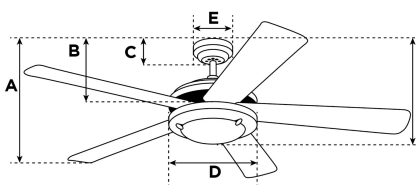

Item Number 7826940

Monarch Ceiling Fan

122 cm White Finish Reversible Blades (White/White with Cane)

Specifications

| | |
|--------------------------|---|
| Size | 122 cm |
| Blades..... | Reversible MDF Blades (White/White Cane) |
| Blade Pitch..... | 11° |
| Approved Location..... | Indoor |
| Suggested Room Size..... | For rooms up to 20 m ² |
| Down Rod..... | 10 cm |
| Installation..... | Dual Mount System |
| Max. Ceiling Angle..... | 18° |
| Lead Wire..... | 15 cm |
| Light Bulb Usage..... | N/A |
| Control | Remote/Wall Control Adaptable |
| Motor Finish..... | White |
| Motor Material | Silicon Steel Motor 153mm x 15mm |
| Reverse Airflow..... | Yes |
| Noise Level..... | 51 db(A) |
| Capacitor | Single |
| Weight net/gross..... | 6,4 / 7 kg |
| Box Dimensions..... | 26 x 25,6 x 53,5 cm |
| EAN Code..... | 4895105601698 |

Reversible White Cane
Finish Blades

Energy Information

| | |
|---|---------------------------|
| Voltage (Hz)..... | 230V / 50Hz |
| Airflow Efficiency..... | 2.8 m ³ /Min/W |
| Electricity Use (excludes lights) | 58 Watt |
| Airflow..... | 173 m ³ /Min |
| Max rpm | 175 |
| Electricity consumption/year.. | 20 kWh |

Warranty

Ceiling fans backed by our extended Warranty have a 10 year motor warranty and a 2-year warranty on all other parts.

| | |
|--|---------|
| A. Top of Canopy to Bottom of Blades | 27,5 cm |
| B. Top of Canopy to Bottom of Switch House | 34 cm |
| C. Top of Canopy to Bottom of Canopy | 6 cm |
| D. Width of Motor Housing..... | 28 cm |
| E. Width of Canopy..... | 13 cm |
| F. Top of Canopy to Bottom of Glass | N/A |