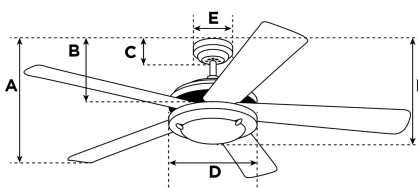

Item Number 7827040

Techno Ceiling Fan

132 cm Titanium Finish Titanium ABS Blades Opal Frosted Glass

Specifications

Size	132 cm
Blades.....	ABS Blades (Titanium)
Blade Pitch.....	13°
Approved Location.....	Indoor
Suggested Room Size.....	For rooms up to 36 m ²
Down Rod.....	10 cm
Installation.....	Down Rod Only
Max. Ceiling Angle.....	N/A
Lead Wire.....	15 cm
Light Bulb Usage.....	Includes 10 Watt Integrated LED
Control	Remote Control Included
Motor Finish.....	Titanium
Motor Material	Silicon Steel Motor 153mm x 17mm
Reverse Airflow.....	Yes
Noise Level.....	52 db(A)
Capacitor	Single
Weight net/gross.....	6,5 / 7,5 kg
Box Dimensions.....	22,8 x 26 x 58,5 cm
EAN Code.....	4895105608765

Warranty

Ceiling fans backed by our extended Warranty have a 10 year motor warranty and a 2-year warranty on all other parts.

A. Top of Canopy to Bottom of Blades	23,6 cm
B. Top of Canopy to Bottom of Switch House	28 cm
C. Top of Canopy to Bottom of Canopy	5 cm
D. Width of Motor Housing.....	21 cm
E. Width of Canopy.....	15,5 cm
F. Top of Canopy to Bottom of Glass	32 cm