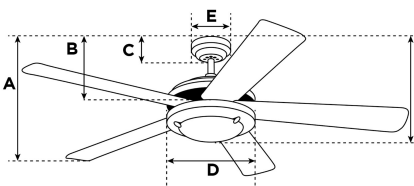

Item Number 7827440

Capitol Ceiling Fan

105 cm Brushed Steel Finish Reversible Blades
(Silver/Black) Opal Frosted Glass

Specifications

Size	105 cm
Blades.....	Reversible MDF Blades (Silver/Black)
Blade Pitch.....	11°
Approved Location.....	Indoor
Suggested Room Size.....	For rooms up to 20 m ²
Down Rod.....	10 cm
Installation.....	Dual Mount System
Max. Ceiling Angle.....	18°
Lead Wire.....	15 cm
Light Bulb Usage.....	Use (1) E27 Base Lamp, 60 Watt Maximum (not included)
Control	Remote/Wall Control Adaptable
Motor Finish.....	Brushed Steel
Motor Material	Silicon Steel Motor 153mm x 10mm
Reverse Airflow.....	Yes
Noise Level.....	47 db(A)
Capacitor	Dual
Weight net/gross.....	4,5 / 5,2 kg
Box Dimensions.....	25,5 x 23 x 42,5 cm
EAN Code.....	4895105608772

Warranty

Ceiling fans backed by our extended Warranty have a 10 year motor warranty and a 2-year warranty on all other parts.

A. Top of Canopy to Bottom of Blades	29 cm
B. Top of Canopy to Bottom of Switch House	32,5 cm
C. Top of Canopy to Bottom of Canopy	6,2 cm
D. Width of Motor Housing.....	17 cm
E. Width of Canopy.....	13 cm
F. Top of Canopy to Bottom of Glass	44 cm