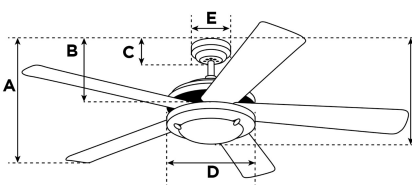

Item Number 7870340

Jet Plus Ceiling Fan

105 cm White Finish Reversible Blades (White/Light Maple) Spot Lights

Specifications

| | |
|--------------------------|---|
| Size | 105 cm |
| Blades..... | Reversible MDF Blades (White/Light Maple) |
| Blade Pitch..... | 14° |
| Approved Location..... | Indoor |
| Suggested Room Size..... | For rooms up to 20 m ² |
| Down Rod..... | 10 cm |
| Installation..... | Down Rod Only |
| Max. Ceiling Angle..... | N/A |
| Lead Wire..... | 15 cm |
| Light Bulb Usage..... | Use (3) E14 Base Lamps, 40 Watt Maximum (not included) |
| Control | Remote Control Included |
| Motor Finish..... | White |
| Motor Material | Silicon Steel Motor 153mm x 12mm |
| Reverse Airflow..... | Yes |
| Noise Level..... | 51 db(A) |
| Capacitor | Dual |
| Weight net/gross..... | 5,2 / 6,1 kg |
| Box Dimensions..... | 21 x 25,5 x 47,5 cm |
| EAN Code..... | 4895105610645 |

Reversible Light Maple
Finish Blades

Energy Information

| | |
|---|----------------------------|
| Voltage (Hz)..... | 230V / 50Hz |
| Airflow Efficiency..... | 2.33 m ³ /Min/W |
| Electricity Use (excludes lights) | 49 Watt |
| Airflow..... | 118 m ³ /Min |
| Max rpm | 220 |
| Electricity consumption/year.. | 16.61 kWh |

Warranty

Ceiling fans backed by our extended Warranty have a 10 year motor warranty and a 2-year warranty on all other parts.

| | |
|--|---------|
| A. Top of Canopy to Bottom of Blades | 22,5 cm |
| B. Top of Canopy to Bottom of Switch House | 29 cm |
| C. Top of Canopy to Bottom of Canopy | 6 cm |
| D. Width of Motor Housing..... | 17 cm |
| E. Width of Canopy..... | 13 cm |
| F. Top of Canopy to Bottom of Glass | 37 cm |