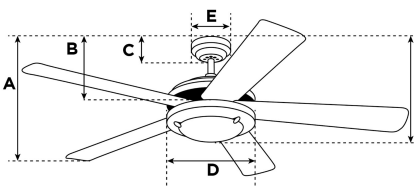

Item Number 7870840

Capitol Ceiling Fan

105 cm White Finish Reversible Blades (White/Beech)
Opal Frosted Glass

Specifications

Size	105 cm
Blades.....	Reversible MDF Blades (White/Beech)
Blade Pitch.....	11°
Approved Location.....	Indoor
Suggested Room Size.....	For rooms up to 20 m ²
Down Rod.....	10 cm
Installation.....	Dual Mount System
Max. Ceiling Angle.....	18°
Lead Wire.....	15 cm
Light Bulb Usage.....	Use (1) E27 Base Lamp, 60 Watt Maximum (not included)
Control	Remote/Wall Control Adaptable
Motor Finish.....	White
Motor Material	Silicon Steel Motor 153mm x 10mm
Reverse Airflow.....	Yes
Noise Level.....	47 db(A)
Capacitor	Dual
Weight net/gross.....	4,5 / 5,4 kg
Box Dimensions.....	25,5 x 23 x 42,5 cm
EAN Code.....	4895105610669

Reversible Beech
Finish Blades

Energy Information

Voltage (Hz).....	230V / 50Hz
Airflow Efficiency.....	2.6 m ³ /Min/W
Electricity Use (excludes lights)	42 Watt
Airflow.....	112 m ³ /Min
Max rpm	210
Electricity consumption/year..	13.6 kWh

Warranty

Ceiling fans backed by our extended Warranty have a 10 year motor warranty and a 2-year warranty on all other parts.

A. Top of Canopy to Bottom of Blades	29 cm
B. Top of Canopy to Bottom of Switch House	32,5 cm
C. Top of Canopy to Bottom of Canopy	6,2 cm
D. Width of Motor Housing.....	17 cm
E. Width of Canopy.....	13 cm
F. Top of Canopy to Bottom of Glass	44 cm