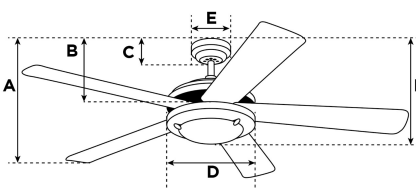

Item Number 7870940

Capitol Ceiling Fan

105 cm Gun Metal Finish Reversible Blades
(Graphite/Black) Opal Frosted Glass

Specifications

Size	105 cm
Blades.....	Reversible MDF Blades (Graphite/Black)
Blade Pitch.....	12°
Approved Location.....	Indoor
Suggested Room Size.....	For rooms up to 20 m ²
Down Rod.....	10 cm
Installation.....	Dual Mount System
Max. Ceiling Angle.....	18°
Lead Wire.....	15 cm
Light Bulb Usage.....	Use (1) E27 Base Lamp, 60 Watt Maximum (not included)
Control	Remote/Wall Control Adaptable
Motor Finish.....	Gun Metal
Motor Material	Silicon Steel Motor 153mm x 10mm
Reverse Airflow.....	Yes
Noise Level.....	47 db(A)
Capacitor	Dual
Weight net/gross.....	4,5 / 5,2 kg
Box Dimensions.....	25,5 x 23 x 42,5 cm
EAN Code.....	4895105610676

Warranty

Ceiling fans backed by our extended Warranty have a 10 year motor warranty and a 2-year warranty on all other parts.

A. Top of Canopy to Bottom of Blades	29 cm
B. Top of Canopy to Bottom of Switch House	32,5 cm
C. Top of Canopy to Bottom of Canopy	6,2 cm
D. Width of Motor Housing.....	17 cm
E. Width of Canopy.....	13 cm
F. Top of Canopy to Bottom of Glass	44 cm