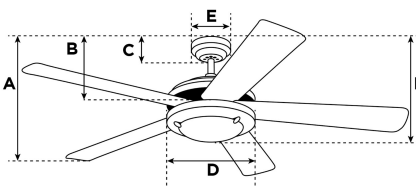

Item Number 7871140

Turbo Swirl Ceiling Fan

76 cm Gun Metal Finish Black Blades Opal Frosted Glass

Specifications

Size	76 cm
Blades.....	MDF Blades (Black)
Blade Pitch.....	18°
Approved Location.....	Indoor
Suggested Room Size.....	For rooms up to 10 m ²
Down Rod.....	10 cm
Installation.....	Dual Mount System
Max. Ceiling Angle.....	18°
Lead Wire.....	15 cm
Light Bulb Usage.....	Use (1) E14 Base Lamp, 60 Watt Maximum (not included)
Control	Remote/Wall Control Adaptable
Motor Finish.....	Gun Metal
Motor Material	Silicon Steel Motor 153mm x 12mm
Reverse Airflow.....	Yes
Noise Level.....	36 db(A)
Capacitor	Dual
Weight net/gross.....	5,3 / 5,8 kg
Box Dimensions.....	23,5 x 20,5 x 36,5 cm
EAN Code.....	4895105610690

Warranty

Ceiling fans backed by our extended Warranty have a 10 year motor warranty and a 2-year warranty on all other parts.

A. Top of Canopy to Bottom of Blades	26 cm
B. Top of Canopy to Bottom of Switch House	29 cm
C. Top of Canopy to Bottom of Canopy	6,2 cm
D. Width of Motor Housing.....	17 cm
E. Width of Canopy.....	13 cm
F. Top of Canopy to Bottom of Glass	38 cm