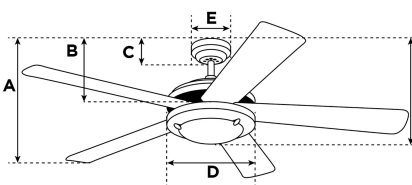

Item Number 7878840

Flora Royale Ceiling Fan

76 cm Satin Chrome Finish Reversible Blades
(Silver/White) Opal Frosted Glass

Specifications

Size	76 cm
Blades.....	Reversible MDF Blades (Silver/White)
Blade Pitch.....	18°
Approved Location.....	Indoor
Suggested Room Size.....	For rooms up to 10 m ²
Down Rod.....	10 cm
Installation.....	Dual Mount System
Max. Ceiling Angle.....	18°
Lead Wire.....	15 cm
Light Bulb Usage.....	Use (1) E27 Base Lamp, 60 Watt Maximum (not included)
Control	Remote/Wall Control Adaptable
Motor Finish.....	Satin Chrome
Motor Material	Silicon Steel Motor 153mm x 12mm
Reverse Airflow.....	Yes
Noise Level.....	44 db(A)
Capacitor	Dual
Weight net/gross.....	5,5 / 6,2 kg
Box Dimensions.....	23,5 x 20,5 x 39,5 cm
EAN Code.....	4895105605740

Reversible White
Finish Blades

Energy Information

Voltage (Hz).....	230V / 50Hz
Airflow Efficiency.....	2.6 m ³ /Min/W
Electricity Use (excludes lights)	39 Watt
Airflow.....	101 m ³ /Min
Max rpm	243
Electricity consumption/year..	12.5 kWh

Warranty

Ceiling fans backed by our extended Warranty have a 10 year motor warranty and a 2-year warranty on all other parts.

A. Top of Canopy to Bottom of Blades	25 cm
B. Top of Canopy to Bottom of Switch House	N/A
C. Top of Canopy to Bottom of Canopy	6,2 cm
D. Width of Motor Housing.....	17 cm
E. Width of Canopy.....	13 cm
F. Top of Canopy to Bottom of Glass	38 cm